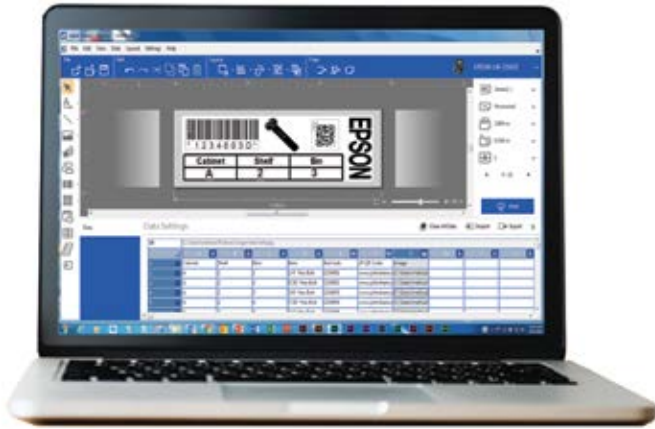

LW-Z5000PX

Strong • Straightforward • Sensible

Design and print the labels you need anywhere you need them. With Epson's LW-Z5000PX you design your labels using our free Label Editor software or mobile apps (unlimited licenses included), and send them to print with just a click. Use all of your existing LABELWORKS PX cartridges or print high-volume batches up to 2" wide (50mm) using our new 147' (45 m) bulk rolls.

Designed for use in the office or on the go, the LW-Z5000PX gives you the power of a stationary printer in a highly-portable label printing solution.

LABELWORKS PX

Industry-Leading Savings • Industry-Leading Warranty

labelworks.epson.com

FEATURES AND FUNCTIONS

Software Compatible

Use Epson's Label Editor software to create labels for your entire workplace. Print images, bar and QR codes, tables and logos. Batch print by importing spreadsheets.